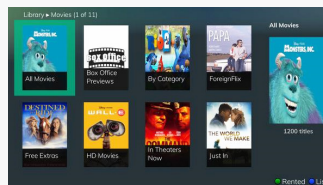

digiMAX On Demand

Instant access to a variety of FREE Movies and TV Shows.